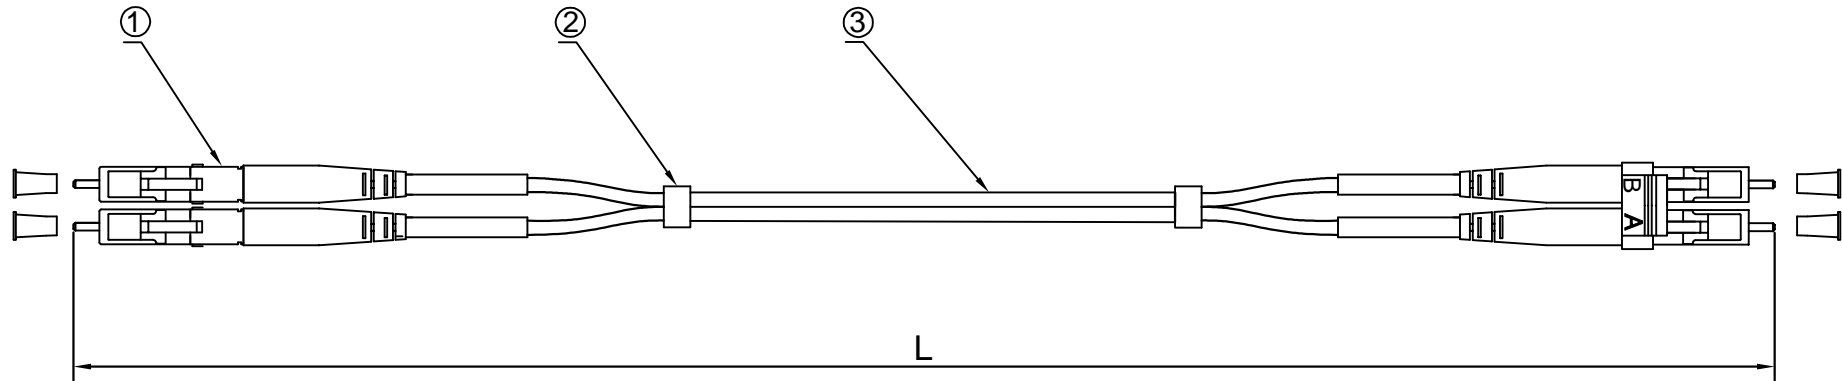

VERSION	DESCRIPTION	DRAWN/DATE	CHECK/DATE	APPROVAL/DATE
1.0	NEW RELEASE	Lei/2011/3/24	Michael/2011/3/24	Johnson/2011/3/24

NOTES:

Insertion loss < 0.3 dB
 Return loss > 50 dB

ITEM	DESCRIPTION	QTY
3	1.8mm,Duplex,SM-9/125,LSZH,Optical Fiber Cable(Yellow)	A/R
2	Shrinkage Tube	2PCS
1	LC SM Duplex Connector (Blue housing White boot)	2PCS

	TITLE	Patch Cord,LC-LC,Duplex,SM-9/125,LSZH,1.8mm,XXmeters		VERSION	1.0
	UNIT	mm	P/N.	LW-9-LCLC-X	DRAWN BY
unless otherwise stated Tolerances mm ±0.3 angular ±2° XX.XX ±0.2 X.XX ±0.1	MATERIAL		CHECK BY		
	SCALE		PAGE	1/1	APPROVAL BY