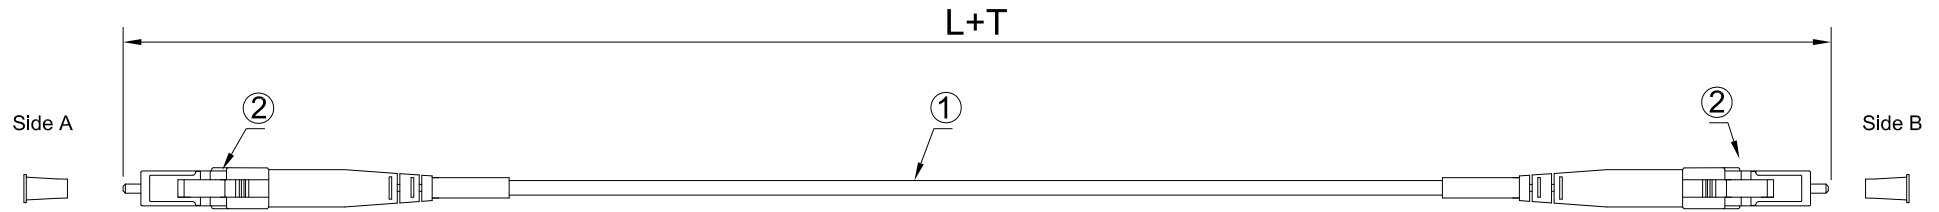

VERSION	DESCRIPTION	DATE
1.0	New Release	2023/6/19

L	T
L<1M	+50/-0 mm
1M≤L<5M	+100/-0 mm
5M≤L<10M	+100/-50 mm
L≥10M	±1%*L

Cross-Section(8:1):

Notes:

- (1) Insertion loss(IL) ≤ 0.3 dB  
Return loss(RL) ≥ 65 dB
- (2) All materials are complied with RoHS directive

# MAG GmbH

6			TITLE		LC/APC-LC/APC,SM Simplex, 2.0mm,LSZH White, xxm		
5			UNIT	mm	P/N	xxx	DRAWN BY
4		unless otherwise stated Tolerances mm                    angular XXX.XX ±0.3        ±2° XX.XX ±0.2 X.XX ±0.1	Customer P/N		LWR-LCA-LCA-x	CHECK BY	
3			SIZE	SCALE	PAGE	1/2	APPROVAL BY
2	LC/APC 8° 2.0mm Simplex Connector (Green housing, Green boot, Yellow heat shrink tube )		A4	Free			
1	2.0mm,Simplex,SM-9/125,G652D LSZH, Optical Fiber Cable(White)						
No.	Description						