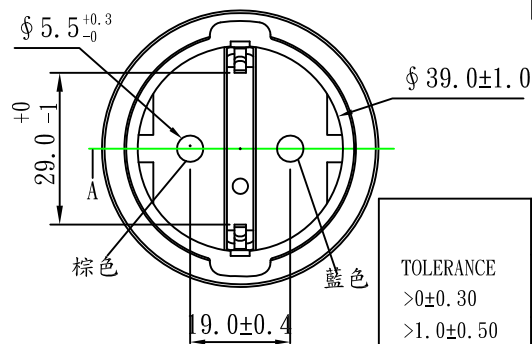

Note:

1. Rating: 10A 250V
2. Insulation Resistance: 100MΩ
3. Dielectric Voltage: 2000V/sec

白底黑字+合成紙

掃描內容為:
4032528020686

袋子標籤: 每袋裝30PCS, 貼一張標籤

以進料點為起點, 平齊此處貼標籤, 文字方向如圖.

TOLERANCE >0±0.30 >1.0±0.50 >10.0±1.0 >20.0±2.0 Angle: ±1°	APPROVED		DATE	YUNG LI CO., LTD			
	CHECKED		DATE				
	DRAWN	Huangfang	DATE	21.11.05	CUSTOMER	MAG	
	TYPE	YL-0423			P/N	CB-A-0423	
	DRAWING NO.	CY-A0423-02	REV	B	MATERIAL	P. V. C	UNIT
				SCALE	0.7:1		