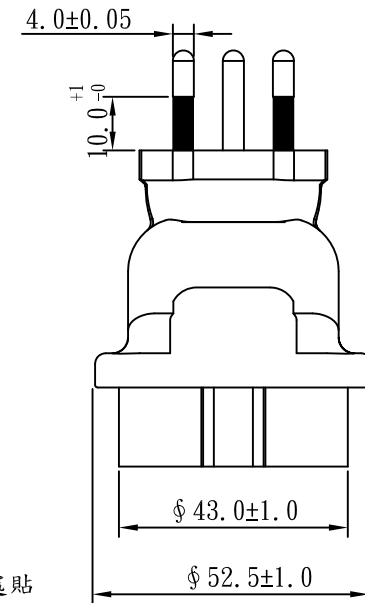

Note:

1. Rating: 10A 250V
2. Insulation Resistance: 100MΩ
3. Dielectric Voltage: 2000V/sec

白底黑字+合成紙

掃描內容為:
4032528020686

袋子標籤: 每袋裝30PCS, 貼一張標籤

以進料點為起點, 平齊此處貼標籤, 文字方向如圖.

TOLERANCE >0±0.30 >1.0±0.50 >10.0±1.0 >20.0±2.0 Angle: ±1°	APPROVED		DATE	YUNG LI CO., LTD			
	CHECKED		DATE				
	DRAWN	Huangfang	DATE	21.11.05	CUSTOMER	MAG	
	TYPE	YL-0423			P/N	CB-A-0423	
	DRAWING NO.	CY-A0423-02	REV	B	MATERIAL	P. V. C	UNIT
				SCALE	0.7:1		