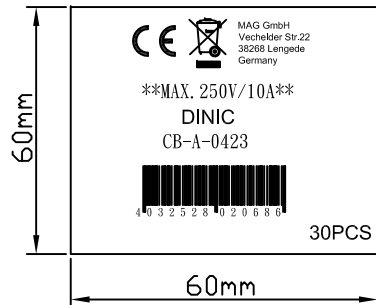

Note:

1. Rating: 10A 250V
2. Insulation Resistance: 100MΩ
3. Dielectric Voltage: 2000V/sec

白底黑字+合成紙

掃描內容為:
4032528020686

袋子標籤: 每袋裝30PCS, 貼一張標籤

以進料點為起點, 平齊此處貼標籤, 文字方向如圖.

TOLERANCE >0±0.30 >1.0±0.50 >10.0±1.0 >20.0±2.0 Angle: ±1°	APPROVED		DATE	YUNG LI CO., LTD			
	CHECKED		DATE				
	DRAWN	Huangfang	DATE	21.11.05	CUSTOMER	MAG	
	TYPE	YL-0423			P/N	CB-A-0423	
	DRAWING NO.	CY-A0423-02	REV	B	MATERIAL	P. V. C	UNIT
				SCALE	0.7:1		