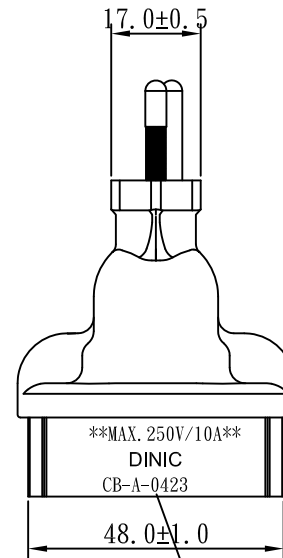

Note:

1. Rating: 10A 250V
2. Insulation Resistance: 100MΩ
3. Dielectric Voltage: 2000V/sec

白底黑字+合成紙

掃描內容為:
4032528020686

袋子標籤: 每袋裝30PCS, 貼一張標籤

以進料點為起點, 平齊此處貼標籤, 文字方向如圖.

TOLERANCE >0±0.30 >1.0±0.50 >10.0±1.0 >20.0±2.0 Angle: ±1°	APPROVED		DATE	YUNG LI CO., LTD			
	CHECKED		DATE				
	DRAWN	Huangfang	DATE	21.11.05	CUSTOMER	MAG	
	TYPE	YL-0423			P/N	CB-A-0423	
	DRAWING NO.	CY-A0423-02	REV	B	MATERIAL	P. V. C	UNIT
				SCALE	0.7:1		