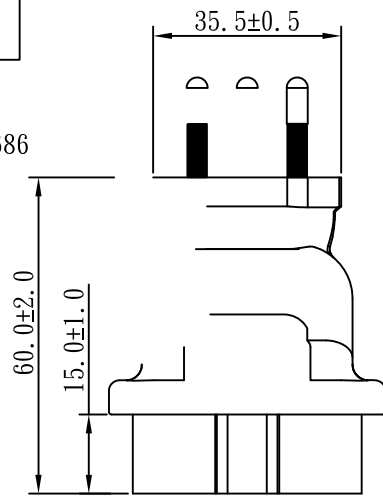

Note:

1. Rating: 10A 250V
2. Insulation Resistance: 100MΩ
3. Dielectric Voltage: 2000V/sec

白底黑字+合成紙

掃描內容為:
4032528020686

袋子標籤: 每袋裝30PCS, 貼一張標籤

以進料點為起點, 平齊此處貼標籤, 文字方向如圖.

TOLERANCE >0±0.30 >1.0±0.50 >10.0±1.0 >20.0±2.0 Angle: ±1°	APPROVED		DATE	YUNG LI CO., LTD			
	CHECKED		DATE				
	DRAWN	Huangfang	DATE	21.11.05	CUSTOMER	MAG	
	TYPE	YL-0423			P/N	CB-A-0423	
	DRAWING NO.	CY-A0423-02	REV	B	MATERIAL	P. V. C	UNIT
				SCALE	0.7:1		