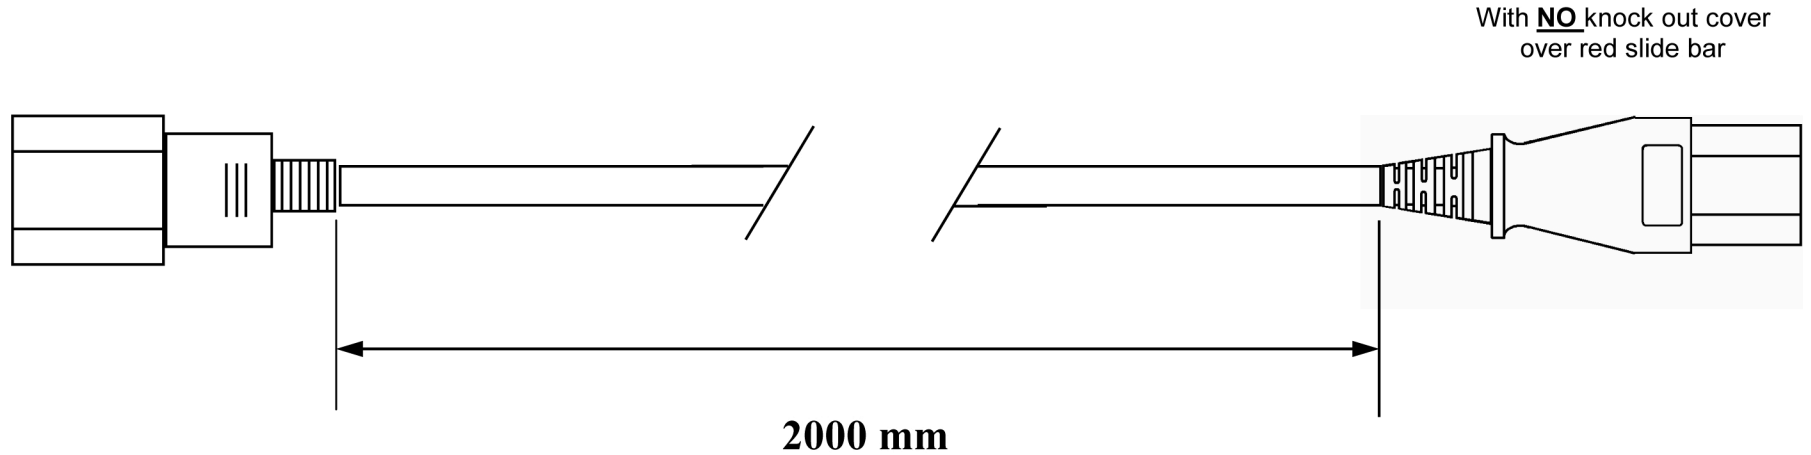

STOCK CODE	
CB-LOCK-EU-K	

CABLE	
MAKE	
COLOUR	BLACK
TYPE	1.00mm X 3-CORE ROUND, HO5 V V - F

CONNECTOR	
REQUIRED	YES
COLOUR	BLACK
TYPE	MALE IEC
OTHER INFORMATION	10A COLD CONDITION

CONNECTOR	
REQUIRED	YES
COLOUR	BLACK
TYPE	IEC-LOCK
OTHER INFORMATION	Latching IEC, 10A COLD CONDITION

DRAWN 20.1.2009 BY SGT

EXTRA REQUIREMENTS	
PACKAGING OUTER	100
PIN PROTECTING COVER	NO
WIRING INSTRUCTIONS	NO
<b><u>NO knock out cover over red slide bar</u></b>	

**PC1021** **05055112839678**

HANKING
DRAWING
<b>NONE</b>

TERMINATION DETAILS		
LIVE / BROWN	NEUTRAL / BLUE	EARTH / GREEN & YELL
TYPE : SIZE	TYPE : SIZE.	TYPE : SIZE