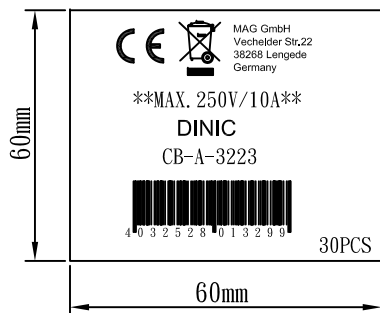

A--A(Broken)

袋子標籤:每30PCS裝一袋,貼標籤一張

the individually bagged cords with
be placed in bags of 10 pieces

以進料點為起點,平齊此處貼
標籤,文字方向如圖。

Note:

1. Rating:10A 250V
2. Insulation Resistance:100MΩ
3. Dielectric Voltage:2000V/sec

白底黑字+合成紙

掃描內容為:
4032528013299

TOLERANCE >0±0.30 >1.0±0.50 >10.0±1.0 >20.0±2.0 Angle: ±1°	APPROVED		DATE		YUNG LI CO., LTD			
	CHECKED		DATE					
	DRAWN	SUKI	DATE	21.08.02	CUSTOMER	MAG		
	TYPE	YL-3223			P/N	CB-A-3223		
DRAWING NO.	CY-A3223-02	REV	B	MATERIAL	P. V. C	UNIT	mm	
				SCALE	1:1			