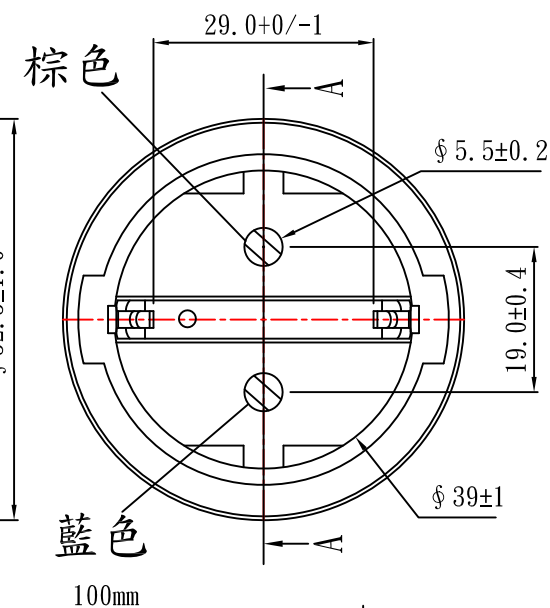

A--A(Broken)

袋子標籤:每30PCS裝一袋,貼標籤一張

the individually bagged cords with
be placed in bags of 10 pieces

以進料點為起點,平齊此處貼
標籤,文字方向如圖。

Note:

1. Rating:10A 250V
2. Insulation Resistance:100MΩ
3. Dielectric Voltage:2000V/sec

白底黑字+合成紙

掃描內容為:
4032528013299

TOLERANCE >0±0.30 >1.0±0.50 >10.0±1.0 >20.0±2.0 Angle: ±1°	APPROVED		DATE		YUNG LI CO., LTD			
	CHECKED		DATE					
	DRAWN	SUKI	DATE	21.08.02	CUSTOMER	MAG		
	TYPE	YL-3223			P/N	CB-A-3223		
DRAWING NO.	CY-A3223-02	REV	B	MATERIAL	P. V. C	UNIT	mm	
				SCALE	1:1			