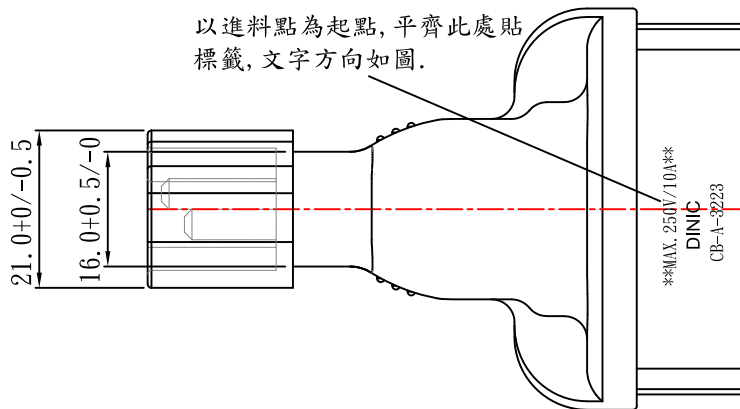

A--A(Broken)

袋子標籤:每30PCS裝一袋,貼標籤一張

the individually bagged cords with
be placed in bags of 10 pieces

以進料點為起點,平齊此處貼
標籤,文字方向如圖。

Note:

1. Rating:10A 250V
2. Insulation Resistance:100MΩ
3. Dielectric Voltage:2000V/sec

白底黑字+合成紙

掃描內容為:
4032528013299

TOLERANCE >0±0.30 >1.0±0.50 >10.0±1.0 >20.0±2.0 Angle: ±1°	APPROVED		DATE		YUNG LI CO., LTD			
	CHECKED		DATE					
	DRAWN	SUKI	DATE	21.08.02	CUSTOMER	MAG		
	TYPE	YL-3223			P/N	CB-A-3223		
DRAWING NO.	CY-A3223-02	REV	B	MATERIAL	P. V. C	UNIT	mm	
				SCALE	1:1			