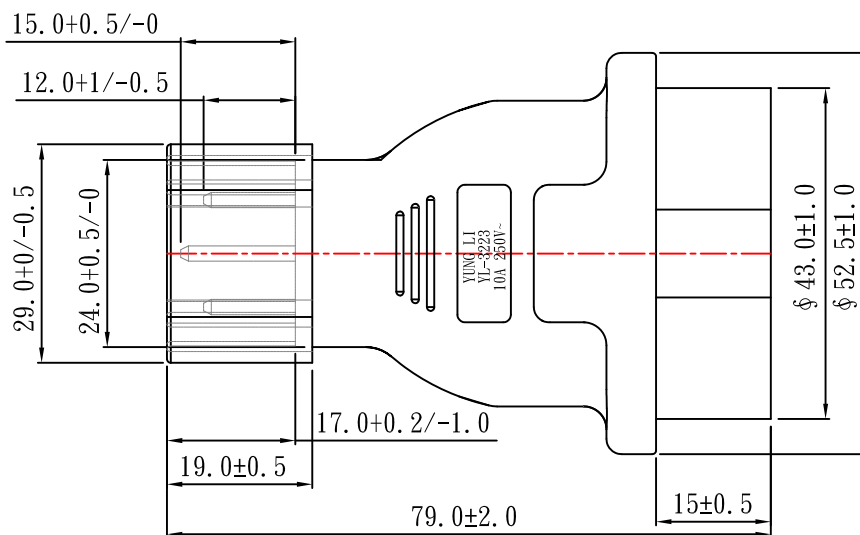

A--A(Broken)

袋子標籤:每30PCS裝一袋,貼標籤一張

the individually bagged cords with
be placed in bags of 10 pieces

以進料點為起點,平齊此處貼
標籤,文字方向如圖。

Note:

1. Rating:10A 250V
2. Insulation Resistance:100MΩ
3. Dielectric Voltage:2000V/sec

白底黑字+合成紙

掃描內容為:
4032528013299

TOLERANCE >0±0.30 >1.0±0.50 >10.0±1.0 >20.0±2.0 Angle: ±1°	APPROVED		DATE		YUNG LI CO., LTD			
	CHECKED		DATE					
	DRAWN	SUKI	DATE	21.08.02	CUSTOMER	MAG		
	TYPE	YL-3223			P/N	CB-A-3223		
DRAWING NO.	CY-A3223-02	REV	B	MATERIAL	P. V. C	UNIT	mm	
				SCALE	1:1			