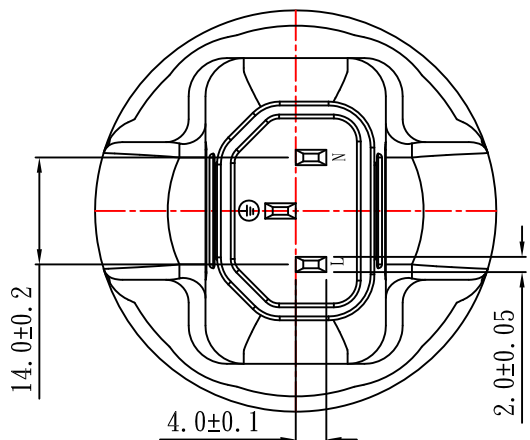

A--A(Broken)

袋子標籤:每30PCS裝一袋,貼標籤一張

the individually bagged cords with
be placed in bags of 10 pieces

以進料點為起點,平齊此處貼
標籤,文字方向如圖。

Note:

1. Rating:10A 250V
2. Insulation Resistance:100MΩ
3. Dielectric Voltage:2000V/sec

白底黑字+合成紙

掃描內容為:
4032528013299

TOLERANCE >0±0.30 >1.0±0.50 >10.0±1.0 >20.0±2.0 Angle: ±1°	APPROVED		DATE		YUNG LI CO., LTD			
	CHECKED		DATE					
	DRAWN	SUKI	DATE	21.08.02	CUSTOMER	MAG		
	TYPE	YL-3223			P/N	CB-A-3223		
DRAWING NO.	CY-A3223-02	REV	B	MATERIAL	P. V. C	UNIT	mm	
				SCALE	1:1			