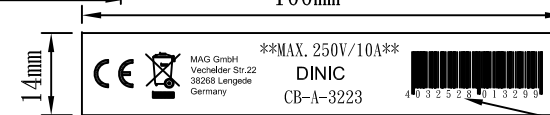

A--A(Broken)

袋子標籤:每30PCS裝一袋,貼標籤一張

the individually bagged cords with
be placed in bags of 10 pieces

以進料點為起點,平齊此處貼
標籤,文字方向如圖。

Note:

1. Rating:10A 250V
2. Insulation Resistance:100MΩ
3. Dielectric Voltage:2000V/sec

白底黑字+合成紙

掃描內容為:
4032528013299

TOLERANCE >0±0.30 >1.0±0.50 >10.0±1.0 >20.0±2.0 Angle: ±1°	APPROVED		DATE		YUNG LI CO., LTD			
	CHECKED		DATE					
	DRAWN	SUKI	DATE	21.08.02	CUSTOMER	MAG		
	TYPE	YL-3223			P/N	CB-A-3223		
DRAWING NO.	CY-A3223-02	REV	B	MATERIAL	P. V. C	UNIT	mm	
				SCALE	1:1			