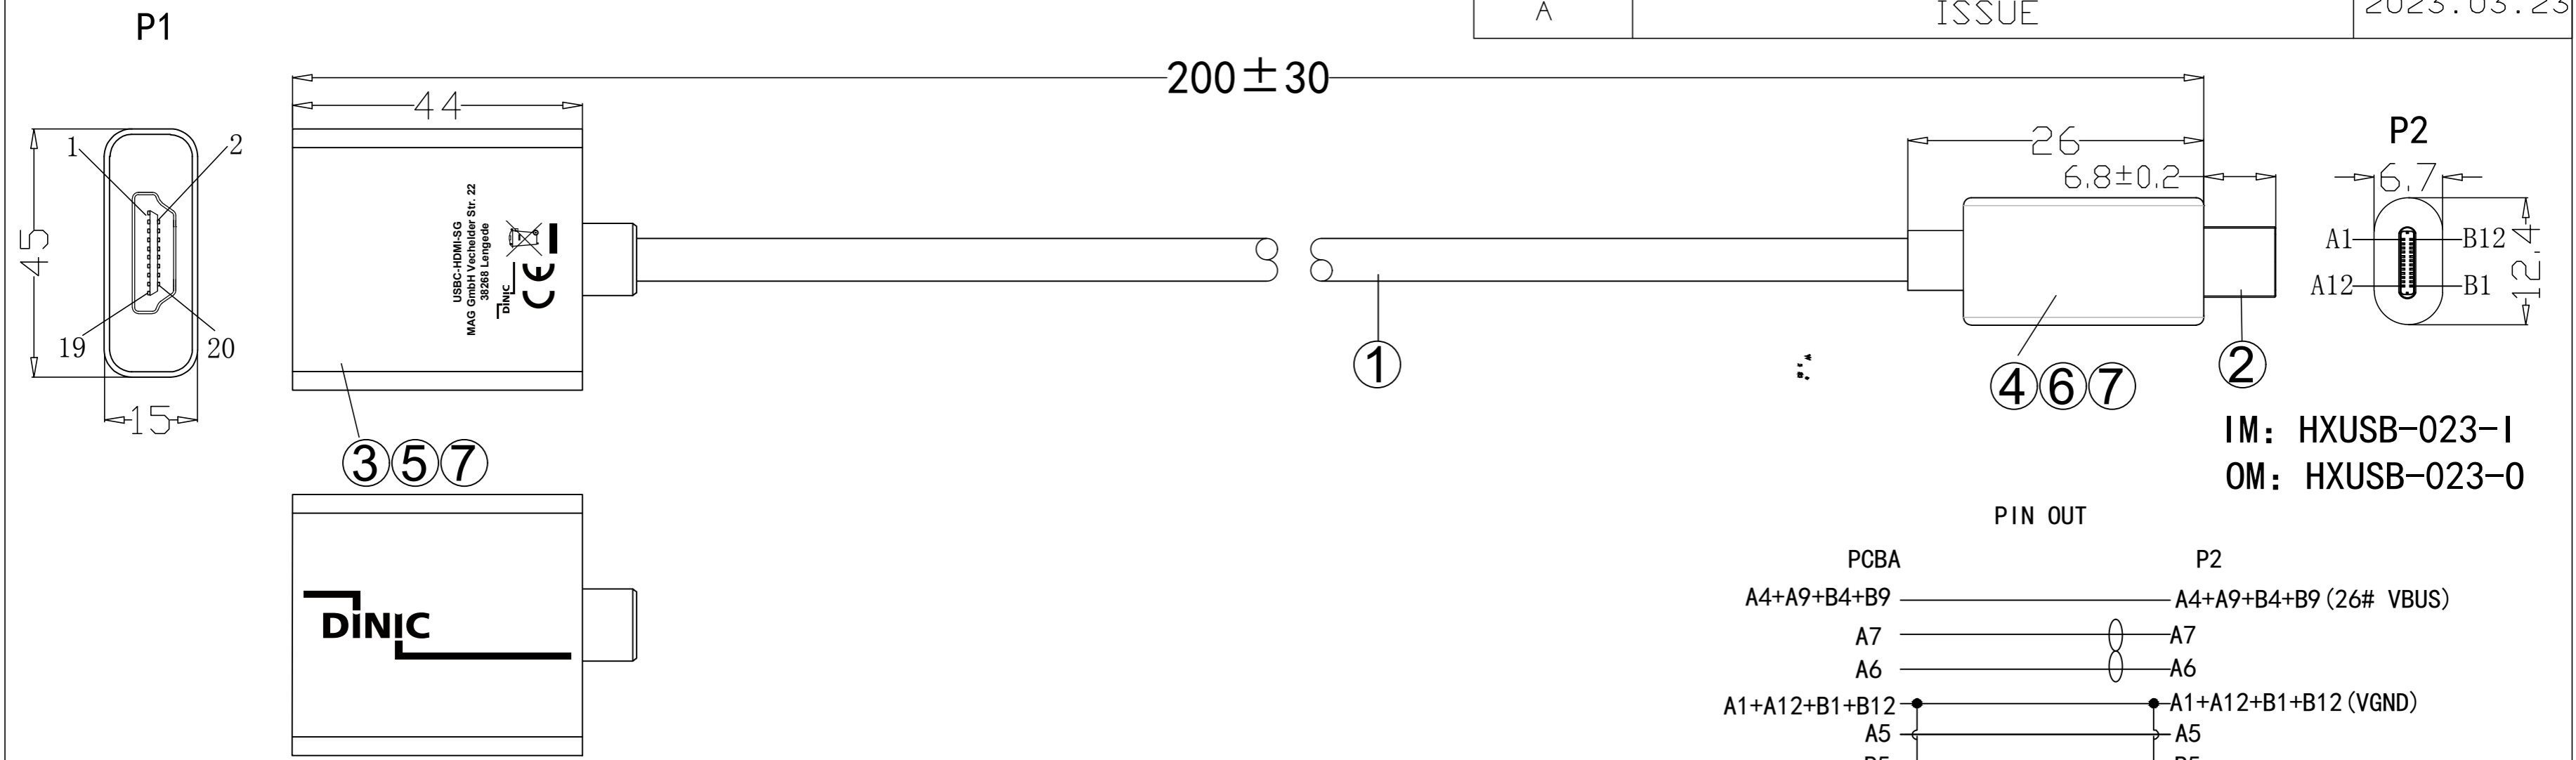

RoHS compliant

REV	MODIFICATION	DATE
A	ISSUE	2023.03.23

**Note:**  
 1. Resolution :3840\*2160 @60HZ HDR;  
 2. No Blur, snowflake on the screen.

⑦	MOLDED	45P black PVC	8	G
⑥	MOLDED	LDPE	2	G
⑤	Plastic Hood	HDMI Female gray aluminum hood	1	PCS
④	Plastic Hood	TYPE C Male gray aluminum hood	1	PCS
③	CONNECTOR	TYPE C TO HDMI Female PCAB, Connect Pin Gold Plated, Shell Gold Flash, Black Insulation Frame, IC: RTD2172	1	PCS
②	CONNECTOR	TYPE C Male PCBA, Connect Pin Gold Plated, One Piece Shell Gold Flash	1	PCS
①	CABLE	(32AWG(7/0.08T)*1P+D(7/0.08T)+AL+HM)*4C+32AWG(7/0.08T)*1P+32AWG(7/0.08T)*4C+24AWG(41/0.08T)*1C+F+D(41/0.08)+AB(16/5/0.08TC) Black PVC OD4.5	200	MM
NO	NAME		Q'TY	UNIT

PROJ: TOLERANCE: XX= XXX=  
 SCALE: NONE REV: A PART NO:  
 UNIT: MM SHEET: 1/1 CUST:  
 SUST APPROVED:  
 APPROVED:  
 CHECKED:  
 DRAWING: YUCHENGSHI 2023.03.23

**Ningbo FTZ Tianning Technological Electronics Co., Ltd**