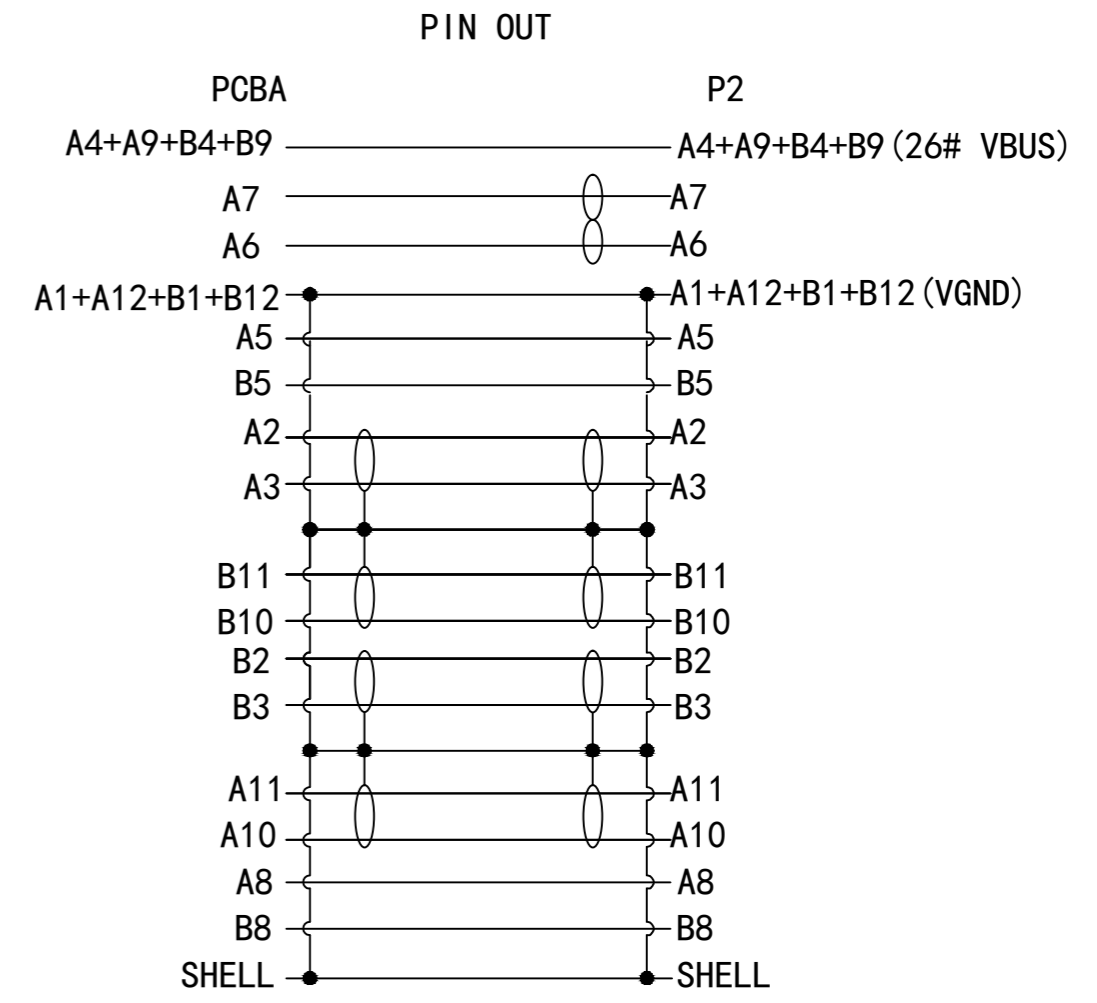

RoHS compliant

REV	MODIFICATION	DATE
A	ISSUE	2023.03.23

**Note:**  
 1. Resolution :3840\*2160 @60HZ HDR;  
 2. No Blur, snowflake on the screen.

⑦	MOLDED	45P black PVC	8	G
⑥	MOLDED	LDPE	2	G
⑤	Plastic Hood	HDMI Female gray aluminum hood	1	PCS
④	Plastic Hood	TYPE C Male gray aluminum hood	1	PCS
③	CONNECTOR	TYPE C TO HDMI Female PCAB, Connect Pin Gold Plated, Shell Gold Flash, Black Insulation Frame, IC: RTD2172	1	PCS
②	CONNECTOR	TYPE C Male PCBA, Connect Pin Gold Plated, One Piece Shell Gold Flash	1	PCS
①	CABLE	(32AWG(7/0.08T)*1P+D(7/0.08T)+AL+HM)*4C+32AWG(7/0.08T)*1P+32AWG(7/0.08T)*4C+24AWG(41/0.08T)*1C+F+D(41/0.08)+AB(16/5/0.08TC) Black PVC OD4.5	200	MM
NO	NAME		Q'TY	UNIT

PROJ: TOLERANCE: XX= XXX=  
 SCALE: NONE REV: A PART NO:  
 UNIT: MM SHEET: 1/1 CUST:  
 SUST APPROVED:  
 APPROVED:  
 CHECKED:  
 DRAWING: YUCHENGSHI 2023.03.23

**Ningbo FTZ Tianning Technological Electronics Co., Ltd**