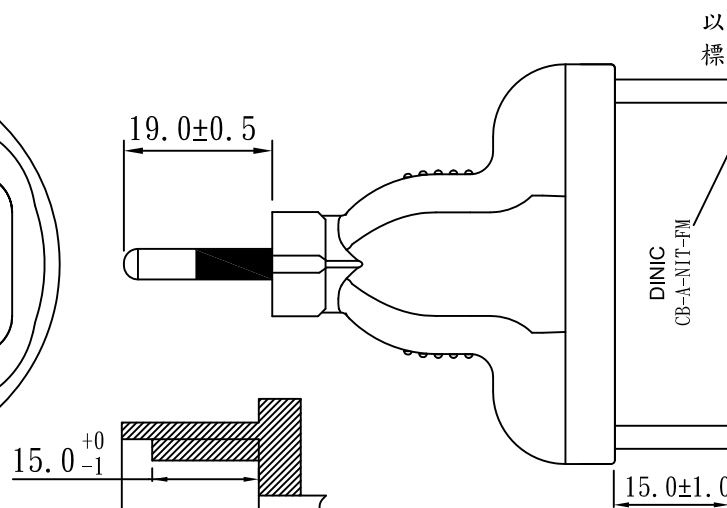

Note:
 1. Rating: 10A 250V
 2. Insulation Resistance: 100MΩ
 3. Dielectric Voltage: 2000V/sec

白底黑字+合成紙

掃描內容為:
4032528011684

袋子標籤: 每30PCS裝一袋, 貼標籤一張

TOLERANCE >0±0.30 >1.0±0.50 >10.0±1.0 >20.0±2.0 Angle: ±1°	APPROVED		DATE		YUNG LI CO., LTD			
	CHECKED		DATE					
	DRAWN		DATE		CUSTOMER	MAG		
	TYPE	YL-4523			P/N	CB-A-NIT-FM		
	DRAWING NO.	CY-A4523-05	REV	B	MATERIAL	P. V. C	UNIT	mm
				SCALE	1:1			