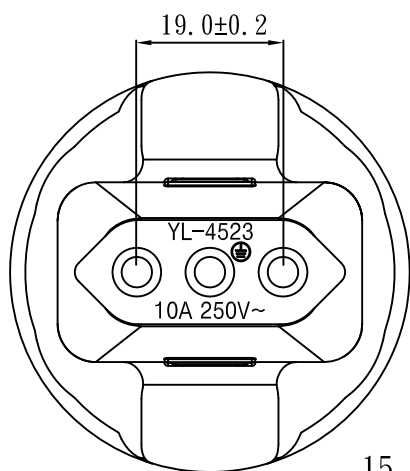

Note:
 1. Rating: 10A 250V
 2. Insulation Resistance: 100MΩ
 3. Dielectric Voltage: 2000V/sec

白底黑字+合成紙

掃描內容為:
4032528011684

袋子標籤: 每30PCS裝一袋, 貼標籤一張

TOLERANCE >0±0.30 >1.0±0.50 >10.0±1.0 >20.0±2.0 Angle: ±1°	APPROVED		DATE		YUNG LI CO., LTD			
	CHECKED		DATE					
	DRAWN		DATE		CUSTOMER	MAG		
	TYPE	YL-4523			P/N	CB-A-NIT-FM		
	DRAWING NO.	CY-A4523-05	REV	B	MATERIAL	P. V. C	UNIT	mm
				SCALE	1:1			