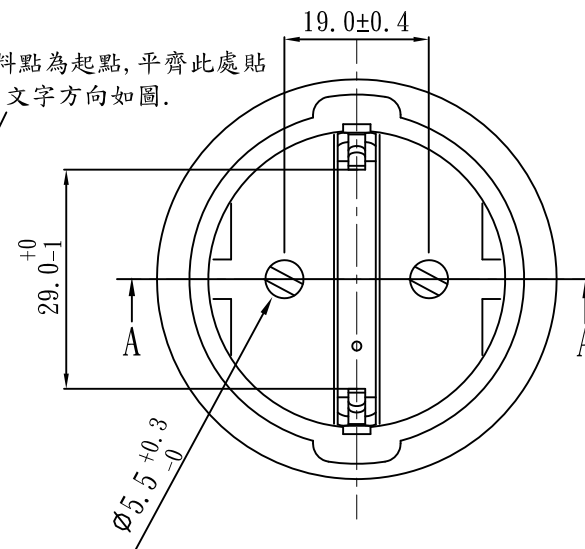

Note:
 1. Rating: 10A 250V
 2. Insulation Resistance: 100MΩ
 3. Dielectric Voltage: 2000V/sec

白底黑字+合成紙

掃描內容為:
4032528011684

袋子標籤: 每30PCS裝一袋, 貼標籤一張

TOLERANCE >0±0.30 >1.0±0.50 >10.0±1.0 >20.0±2.0 Angle: ±1°	APPROVED		DATE		YUNG LI CO., LTD			
	CHECKED		DATE					
	DRAWN		DATE		CUSTOMER	MAG		
	TYPE	YL-4523			P/N	CB-A-NIT-FM		
	DRAWING NO.	CY-A4523-05	REV	B	MATERIAL	P. V. C	UNIT	mm
				SCALE	1:1			