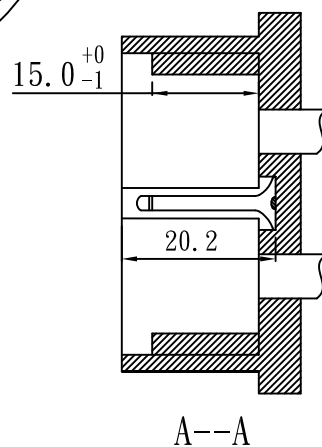

Note:
 1. Rating: 10A 250V
 2. Insulation Resistance: 100MΩ
 3. Dielectric Voltage: 2000V/sec

白底黑字+合成紙

掃描內容為:
4032528011684

袋子標籤: 每30PCS裝一袋, 貼標籤一張

TOLERANCE >0±0.30 >1.0±0.50 >10.0±1.0 >20.0±2.0 Angle: ±1°	APPROVED		DATE		YUNG LI CO., LTD			
	CHECKED		DATE					
	DRAWN		DATE		CUSTOMER	MAG		
	TYPE	YL-4523			P/N	CB-A-NIT-FM		
	DRAWING NO.	CY-A4523-05	REV	B	MATERIAL	P. V. C	UNIT	mm
				SCALE	1:1			