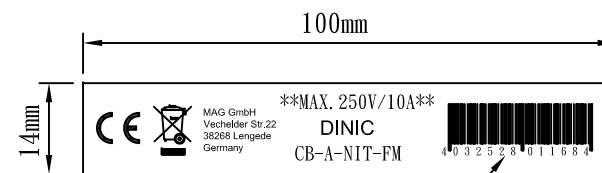

Note:
 1. Rating: 10A 250V
 2. Insulation Resistance: 100MΩ
 3. Dielectric Voltage: 2000V/sec

白底黑字+合成紙

掃描內容為:
4032528011684

袋子標籤: 每30PCS裝一袋, 貼標籤一張

TOLERANCE >0±0.30 >1.0±0.50 >10.0±1.0 >20.0±2.0 Angle: ±1°	APPROVED		DATE		YUNG LI CO., LTD			
	CHECKED		DATE					
	DRAWN		DATE		CUSTOMER	MAG		
	TYPE	YL-4523			P/N	CB-A-NIT-FM		
	DRAWING NO.	CY-A4523-05	REV	B	MATERIAL	P. V. C	UNIT	mm
				SCALE	1:1			