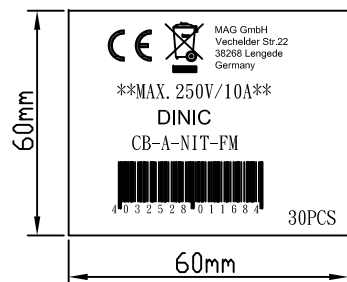

Note:
 1. Rating: 10A 250V
 2. Insulation Resistance: 100MΩ
 3. Dielectric Voltage: 2000V/sec

白底黑字+合成紙

掃描內容為:
4032528011684

袋子標籤: 每30PCS裝一袋, 貼標籤一張

TOLERANCE >0±0.30 >1.0±0.50 >10.0±1.0 >20.0±2.0 Angle: ±1°	APPROVED		DATE		YUNG LI CO., LTD			
	CHECKED		DATE					
	DRAWN		DATE		CUSTOMER	MAG		
	TYPE	YL-4523			P/N	CB-A-NIT-FM		
	DRAWING NO.	CY-A4523-05	REV	B	MATERIAL	P. V. C	UNIT	mm
				SCALE	1:1			